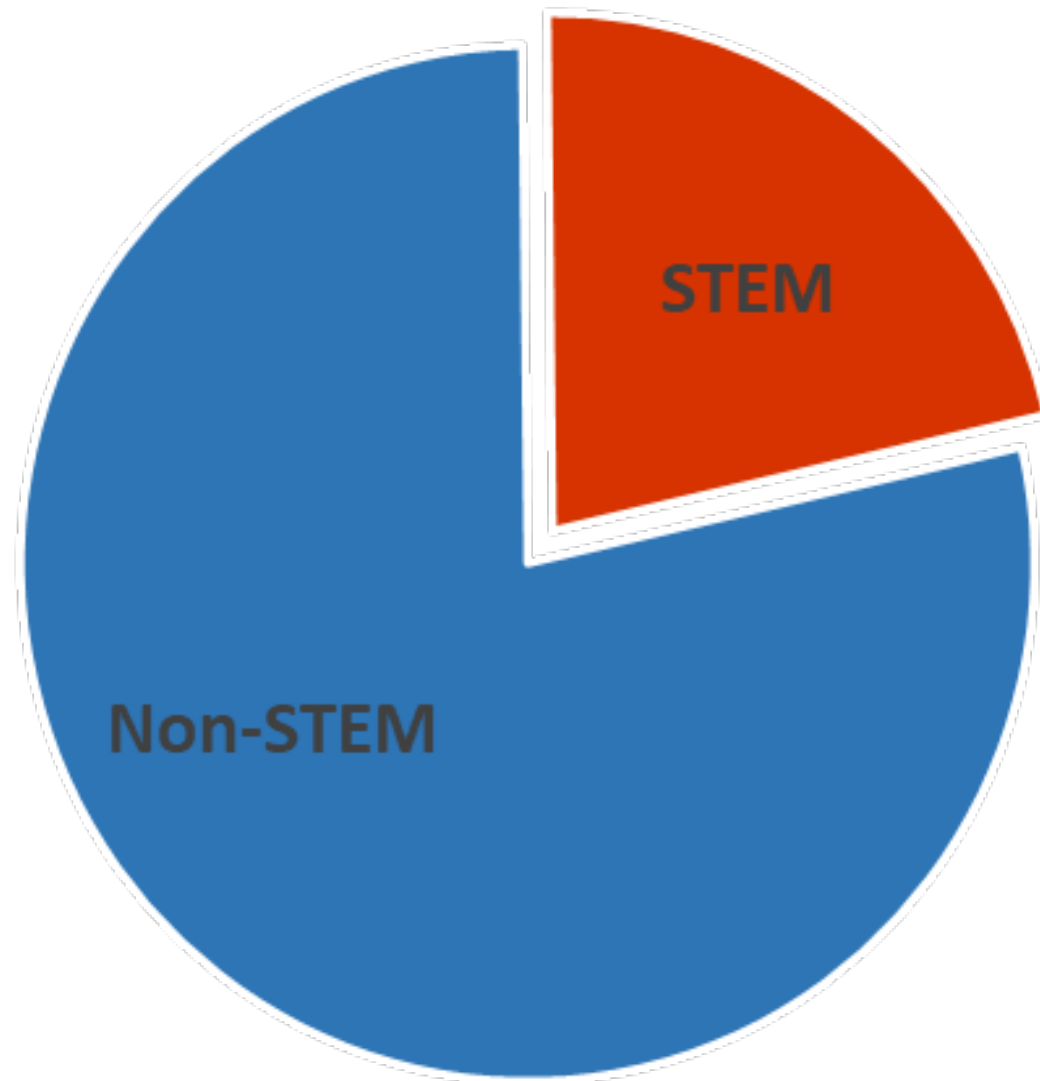

Short-term Scholar

Specialist

Early Career STEM Research Initiative

- Allows for the placement of category-specific exchange visitors at U.S. STEM businesses.
- Utilizes existing educational and cultural exchange programs in the following exchange visitor categories:

Research
Scholar

Short-Term
Scholar

Professor

Specialist

College & University
Student

Intern

Trainee

Current STEM Exchanges

22% of all exchange visitors are in STEM fields of research or study

Exchange Visitor Program by Category

J-1 Research Scholar

Cultural Exchange Opportunities

Research Scholars

Join BridgeUSA to conduct research and collaborate at U.S. research facilities!