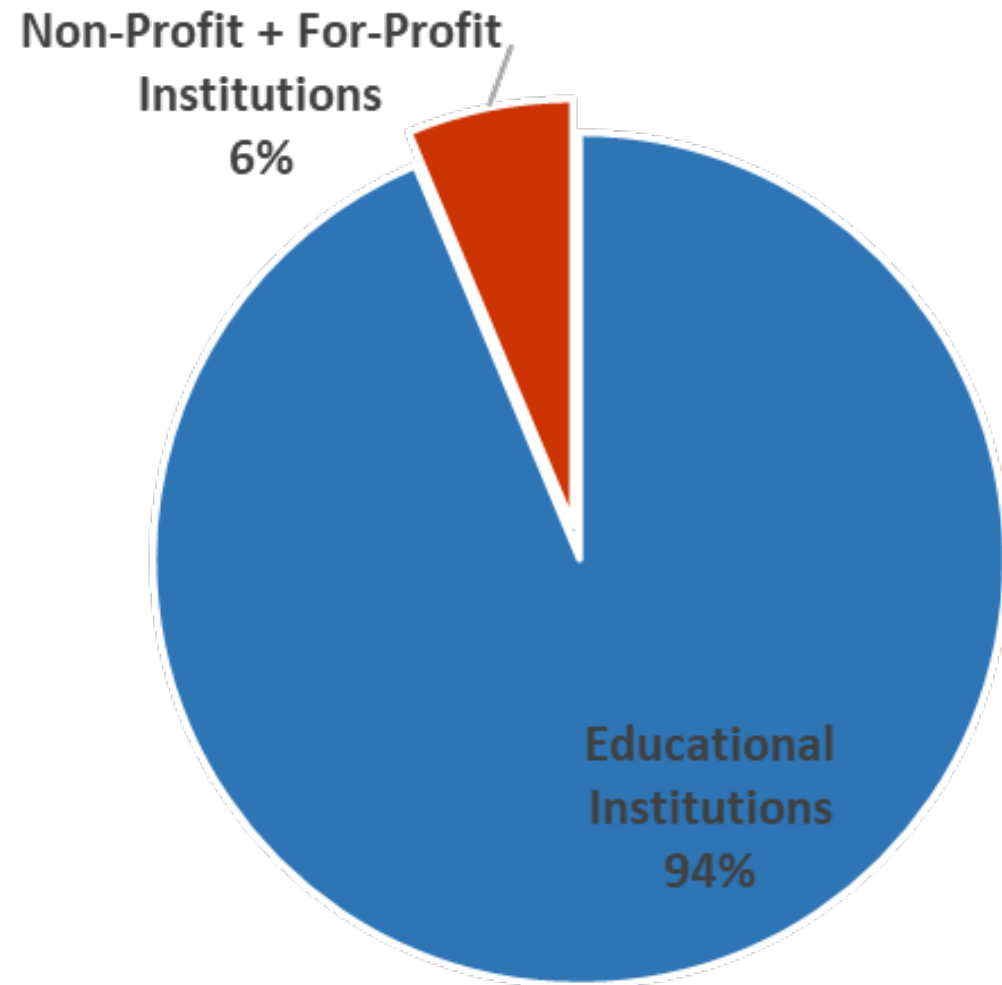

Short-term Scholar

Specialist

Early Career STEM Research Initiative

- Allows for the placement of category-specific exchange visitors at U.S. STEM businesses.
- Utilizes existing educational and cultural exchange programs in the following exchange visitor categories:

22% of all exchange visitors are in STEM fields of research or study

Exchange Visitor Program by Category

J-1 Research Scholar

Cultural Exchange Opportunities

Research Scholars

Join BridgeUSA to conduct research and collaborate at U.S. research facilities!

PURPOSE

Conducting research, observing, or consulting

ELIGIBILITY

Not a candidate for a tenure track position

DURATION

Up To Five Years

Research Scholar Sponsors

The majority of Research Scholars are sponsored by colleges and universities