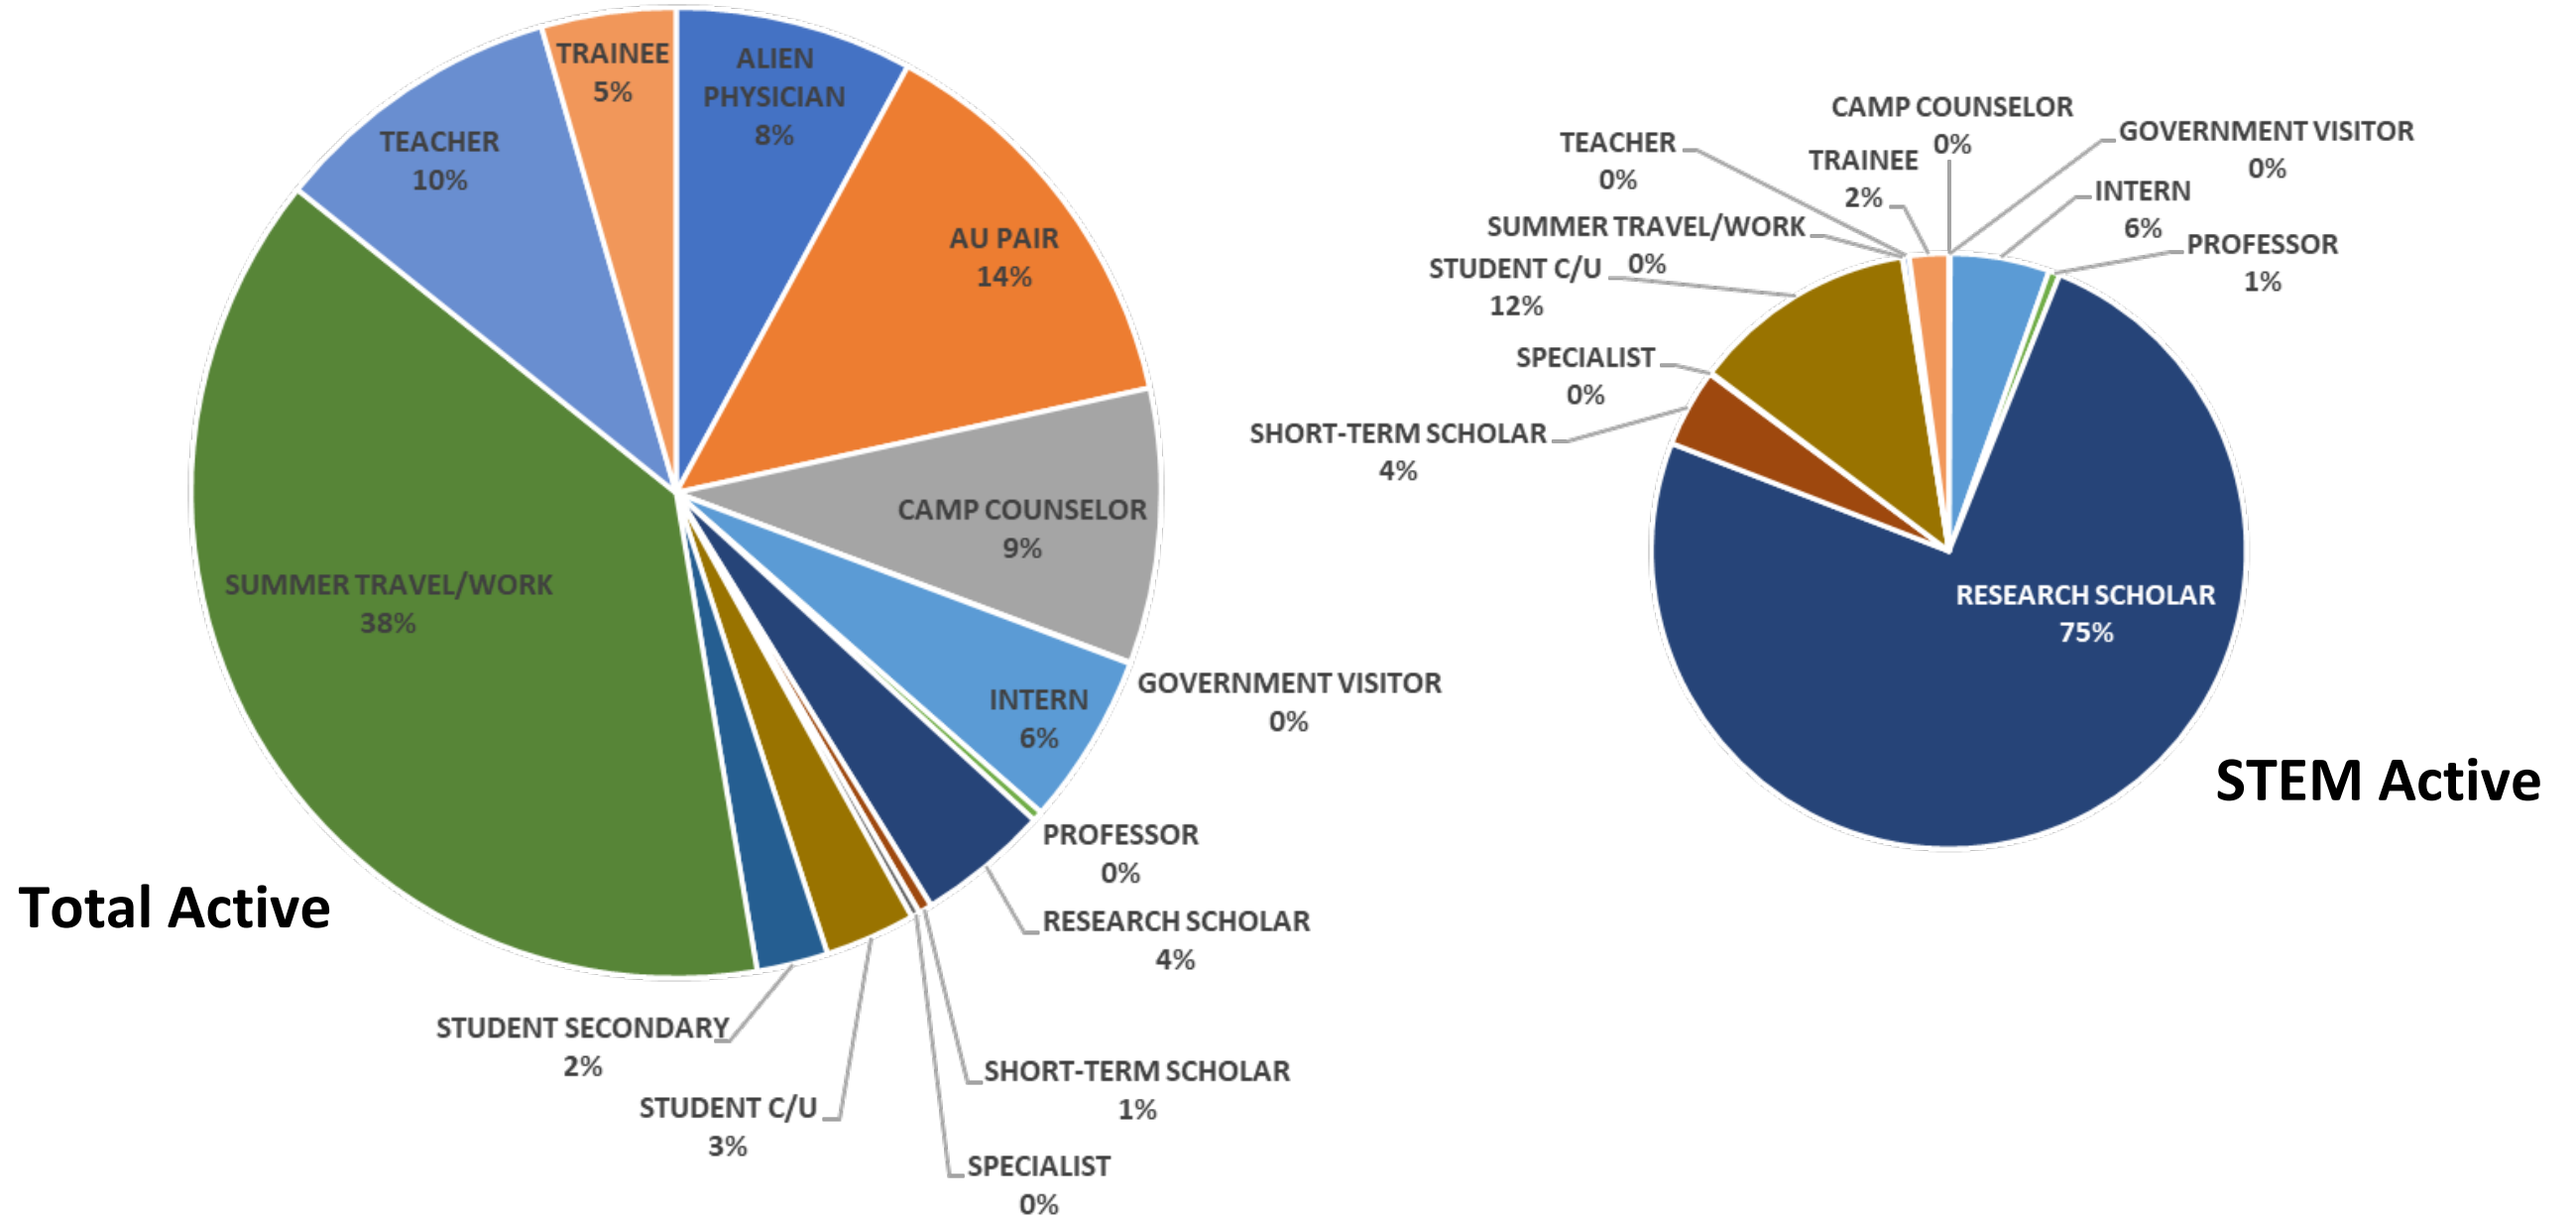

Short-term Scholar

Specialist

Early Career STEM Research Initiative

- Allows for the placement of category-specific exchange visitors at U.S. STEM businesses.
- Utilizes existing educational and cultural exchange programs in the following exchange visitor categories:

Research
Scholar

Short-Term
Scholar

Professor

Specialist

College & University
Student

Intern

Trainee

Current STEM Exchanges

22% of all exchange visitors are in STEM fields of research or study

Exchange Visitor Program by Category

J-1 Research Scholar

Cultural Exchange Opportunities

Research Scholars

Join BridgeUSA to conduct research and collaborate at U.S. research facilities!

PURPOSE

Conducting research, observing, or consulting

ELIGIBILITY

Not a candidate for a tenure track position

DURATION

Up To Five Years

Research Scholar Sponsors

The majority of Research Scholars are sponsored by colleges and universities