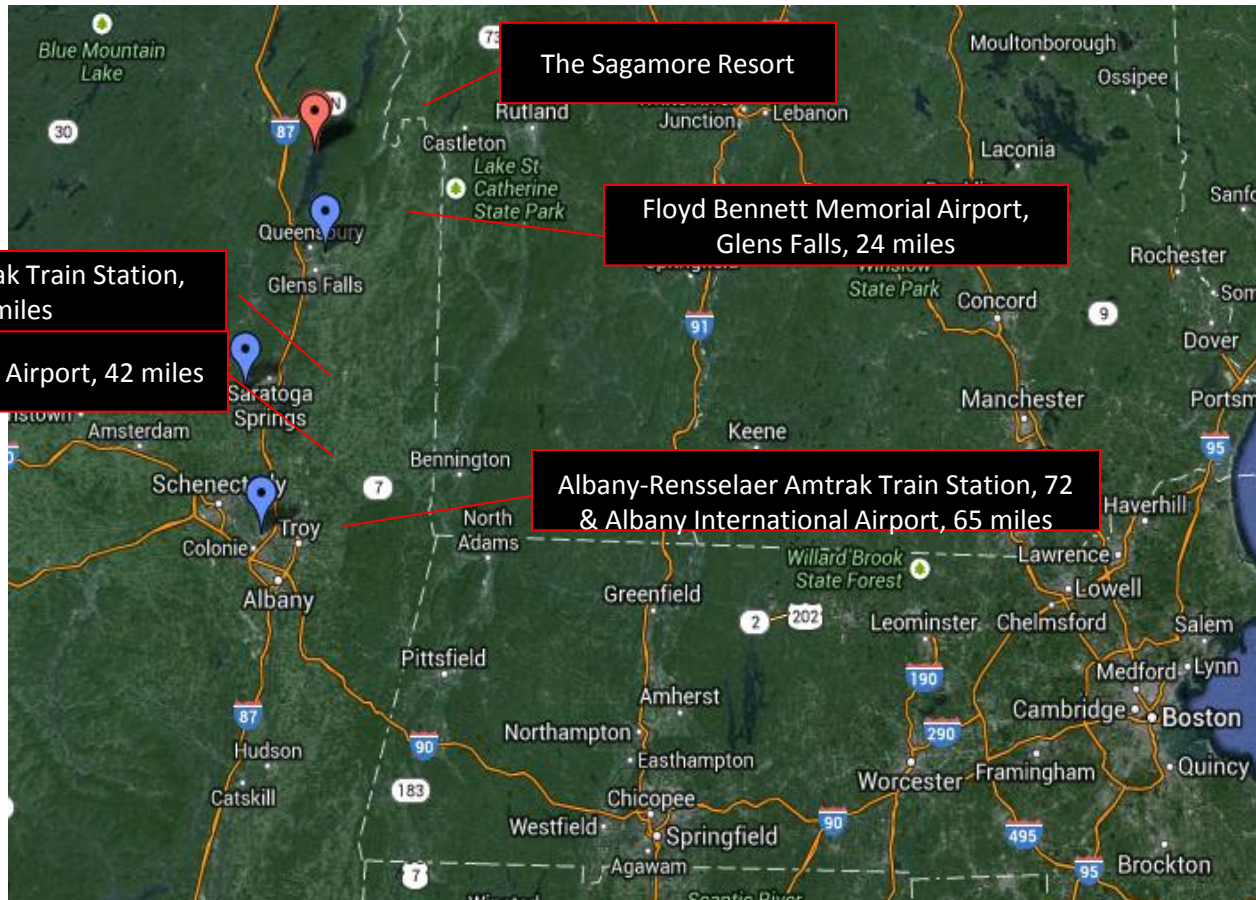

THE SAGAMORE RESORT

ON LAKE GEORGE • BOLTON LANDING, NEW YORK

TO THE SAGAMORE GOLF COURSE and CLUB GRILL STEAKHOUSE 7
 Turn left off Sagamore Road onto
 Route 9N South
 Go 100 yards and right onto Horicon Ave
 Go straight 2 miles, turn left at
 Entrance to The Sagamore Golf Course
 Free Shuttle Service Available

SAGAMORE BUS ROUTE

All Bus Traffic Must Turn Left Upon Arrival

**Please Follow The Green Route Around
The Island As Noted**

**Bus Parking Is Available Along The Covered
Walks Way**

**Bus Traffic Cannot Under Any
Circumstances Proceed Straight**

**Due To Clearance Issues With The
Covered Entrance On The Main Hotel**

AIRPORTS - TRAVEL

Mileage to Major Cities

Albany	65
NYC	220
Princeton, NJ	255
Newark	220
Philadelphia	300
Boston	235
Harford	175
Stamford	203
Springfield	153
Syracuse	165
Rochester	255
Buffalo	323
Montreal	156