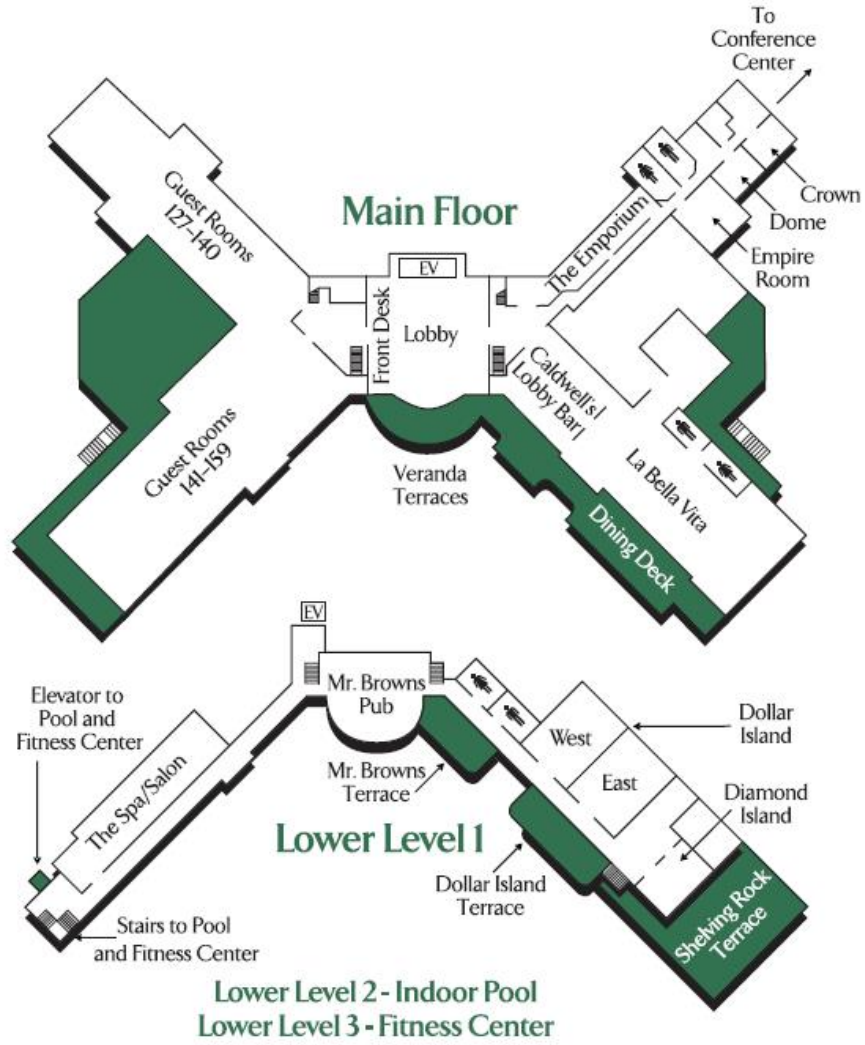

Conference Center

110 Sagamore Road, Bolton Landing, NY 12814
866-385-6221 | 518-644-9400 | TheSagamore.com