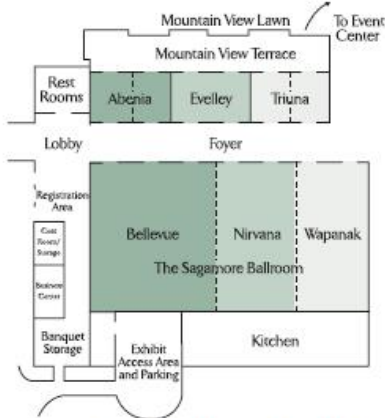

THE SAGAMORE RESORT

ON LAKE GEORGE • BOLTON LANDING, NEW YORK

TO THE SAGAMORE GOLF COURSE and CLUB GRILL STEAKHOUSE 7
 Turn left off Sagamore Road onto
 Route 9N South
 Go 100 yards and right onto Horicon Ave
 Go straight 2 miles, turn left at
 Entrance to The Sagamore Golf Course
 Free Shuttle Service Available

- Restaurants**
- 1 Caldwell's
 - 2 La Bella Vita
 - 3 Mister Brown's Pub
 - 4 Veranda Terraces
 - 5 The LakeHouse
 - 6 The Pavilion
 - 7 The Club Grill Steakhouse

Conference Center

110 Sagamore Road, Bolton Landing, NY 12814
 866-385-6221 | 518-644-9400 | TheSagamore.com